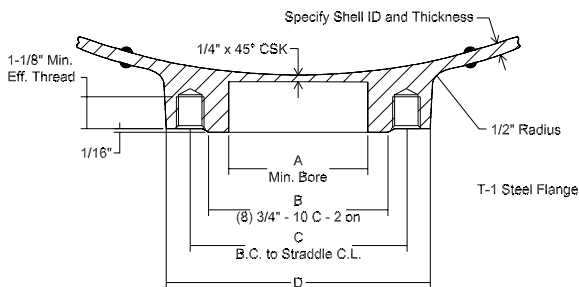

1/4" Three-Way Quick-Acting Valve A7853A

Flow Characteristics

REGO
10
YEAR
WARRANTY

A7853A 1/4" Three-Way Quick-Acting Valve

Typical Installation

A7853PAL

A7853PAF

Flange Dimensions

A7853PA

Ordering Information

Part Number	Flange Type	A	B	C	D	Accessories		
						Pneumatic Actuator	Electric Actuator	3-Way Valve
A7853A*	T-1 Steel Carbon Steel	4 13/16"	5 1/4"	6 5/8"	8 1/4"	A7853PAF A7853PAL	A7853EA	A7853PA

*Supplied with A7853A 3-way valve, A7884-201 filter, studs, nuts and gaskets.
**With 4 1/8" diameter bore.