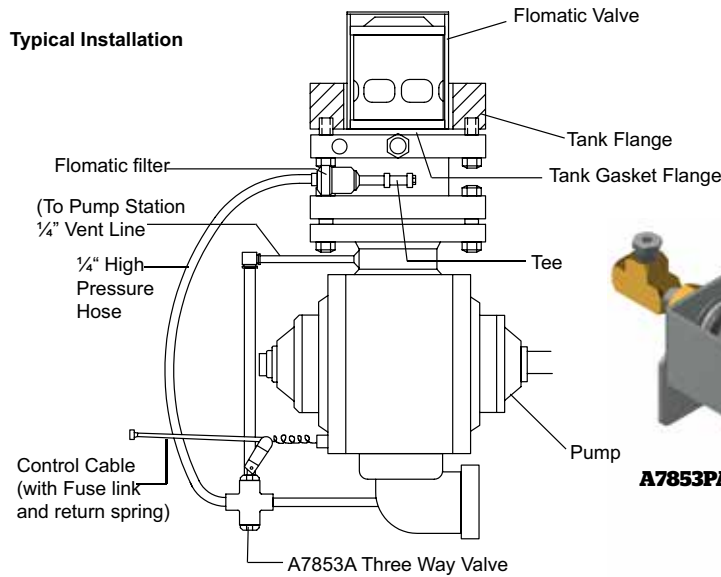

1/4" Three-Way Quick-Acting Valve A7853A

Flow Characteristics

REGO
10
YEAR
WARRANTY

A7853A 1/4" Three-Way Quick-Acting Valve

Typical Installation

A7853PAL

A7853PAF

Flange Dimensions

A7853PA

Ordering Information

Part Number	Flange Type	A	B	C	D	Accessories		
						Pneumatic Actuator	Electric Actuator	3-Way Valve
A7853A*	T-1 Steel Carbon Steel	4 13/16"	5 1/4"	6 5/8"	8 1/4"	A7853PAF A7853PAL	A7853EA	A7853PA

*Supplied with A7853A 3-way valve, A7884-201 filter, studs, nuts and gaskets.
**With 4 1/8" diameter bore.