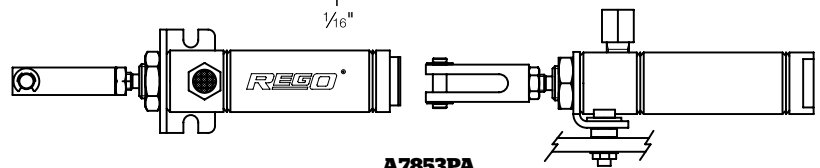

1/4" Three-Way Quick-Acting Valve A7853A

Flow Characteristics

REGO
10
YEAR
WARRANTY

A7853A 1/4" Three-Way Quick-Acting Valve

Typical Installation

A7853PAL

A7853PAF

Flange Dimensions

A7853PA

Ordering Information

Part Number	Flange Type	A	B	C	D	Accessories		
						Pneumatic Actuator	Electric Actuator	3-Way Valve
A7853A*	T-1 Steel Carbon Steel	4 13/16"	5 1/4"	6 5/8"	8 1/4"	A7853PAF A7853PAL	A7853EA	A7853PA

*Supplied with A7853A 3-way valve, A7884-201 filter, studs, nuts and gaskets.
**With 4 1/8" diameter bore.