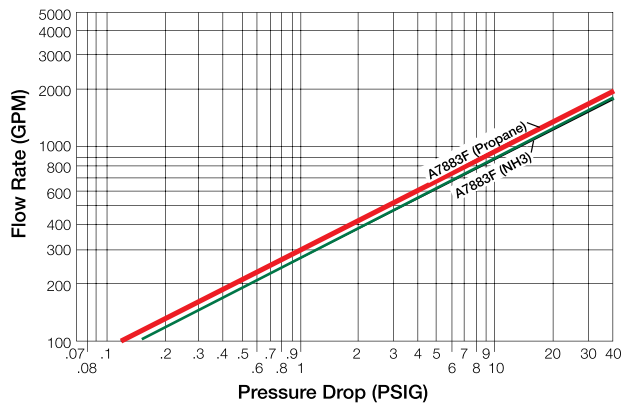

1/4" Three-Way Quick-Acting Valve A7853A

Flow Characteristics

REGO
10
YEAR
WARRANTY

A7853A 1/4" Three-Way Quick-Acting Valve

Typical Installation

A7853PAL

A7853PAF

Flange Dimensions

*Supplied with A7853A 3-way valve, A7884-201 filter, studs, nuts and gaskets.
**With 4 1/8" diameter bore.